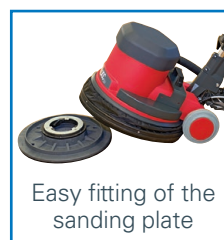

Powerful cleaning
PowerDisc HD

PowerDisc HD

The PowerDisc HD is designed for the toughest demands. HD stands for heavy duty. It makes no difference if the job is sanding laminated / wood floors, wet scrubbing of hard floors or crystallising marble: you get a first class result with the removable 9.8 kg standard weight. In addition, another two weights of 4 kg each can be fitted. Power pure and simple. To transport, simply remove the standard weight.

Technical data

Total power	1200 W/230 V
Brush speed	160 rpm
Working width	44 cm
Working height	37 cm
Cable length	12,5 m
Weight incl. brush	43 kg (51 kg with additional weights)
Vibration strength handle	< 2,5 m/s ²
Protection class	I/IPX4
Torque	68 Nm
Noise level	55 dBA

Completely included

726.067	Inside weight 2 kg (2 pieces needed)
726.410	Weight with holder complete 9,8 kg

Special accessories

Sanding papers:		Sanding nets:	
639.731	corn 60	639.737	corn 60
639.732	corn 80	639.738	corn 80
639.733	corn 100	639.739	corn 100
639.734	corn 120	639.741	corn 150
Pads:			
694.322.5	red (5 pieces)	694.325.5	black (5 pieces)
694.323.5	blue (5 pieces)	694.327	Micro fibre
694.324.5	brown (5 pieces)	694.328	Bonnet for carpet
Further special accessories:			
719.000	Solution tank, 14 l		
741.650	Vacuum ring		
742.070	Driving disc		
742.070A	Driving disc for Bonnet-Pad (carpet)		
742.059	Scrubbing brush PPN 0,6		
742.073	Exposed aggregate pavement brush		
742.074	Shampooing brush PPN 0.3		
742.076	Silicium carbide brush		
742.068	Grinding disc for wood		
726.415	Set of 2 additional weights (8 kg)		

Large selection of brushes

Large selection of pads

Fully adjustable telescopic handle, optional with solution tank

Easy fitting of the sanding plate

To transport, simply remove the standard weight

Easy mounting and demounting of the solution tank (optional)