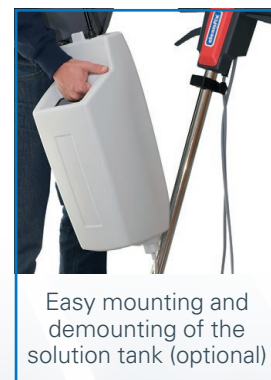

Powerful cleaning
PowerDisc HD

PowerDisc HD

The PowerDisc HD is designed for the toughest demands. HD stands for heavy duty. It makes no difference if the job is sanding laminated / wood floors, wet scrubbing of hard floors or crystallising marble: you get a first class result with the removable 9.8 kg standard weight. In addition, another two weights of 4 kg each can be fitted. Power pure and simple. To transport, simply remove the standard weight.

Technical data

Total power	1200 W/230 V
Brush speed	160 rpm
Working width	44 cm
Working height	37 cm
Cable length	12,5 m
Weight incl. brush	43 kg (51 kg with additional weights)
Vibration strength handle	< 2,5 m/s ²
Protection class	I/IPX4
Torque	68 Nm
Noise level	55 dBA

Large selection of brushes

Large selection of pads

Fully adjustable telescopic handle, optional with solution tank

Easy fitting of the sanding plate

To transport, simply remove the standard weight

Easy mounting and demounting of the solution tank (optional)