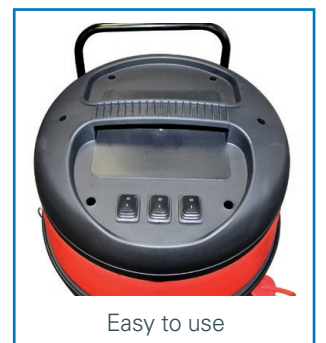

Large filter for dry cleaning

Easy to use

Switzerland

Cleanfix Reinigungssysteme AG
Stettenstrasse 15 | 9247 Henau-Uzwil/SG
Tel. +41 71 955 47 47 | Fax +41 71 955 47 60
info@cleanfix.com

www.cleanfix.com